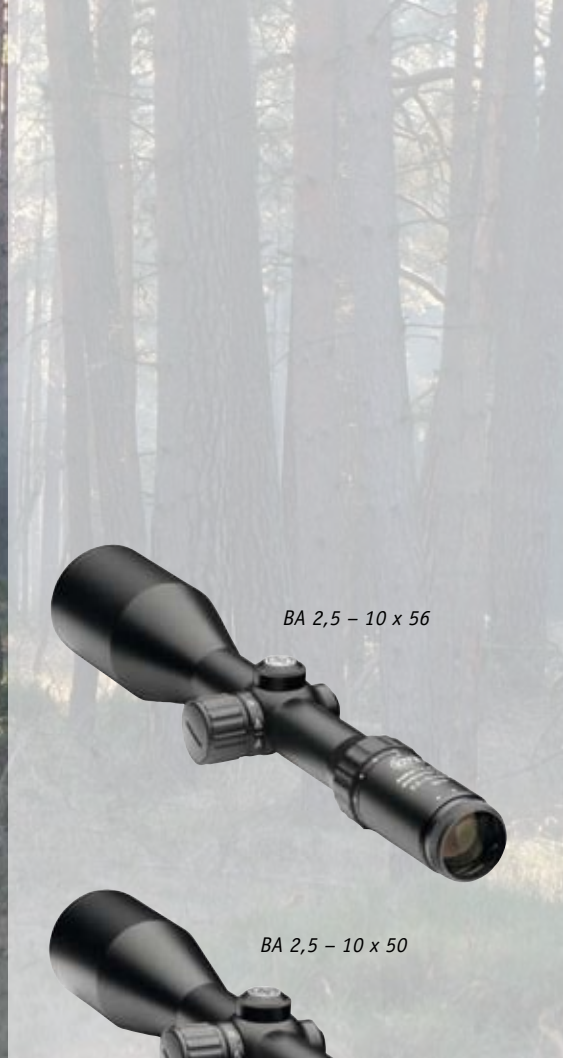

BA 2,5 - 10 x 56